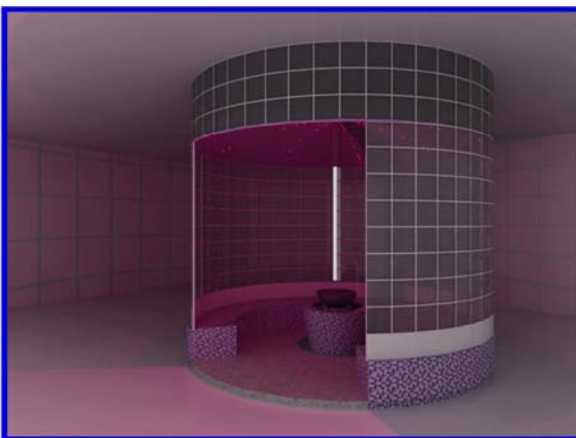

Aachen Wellness