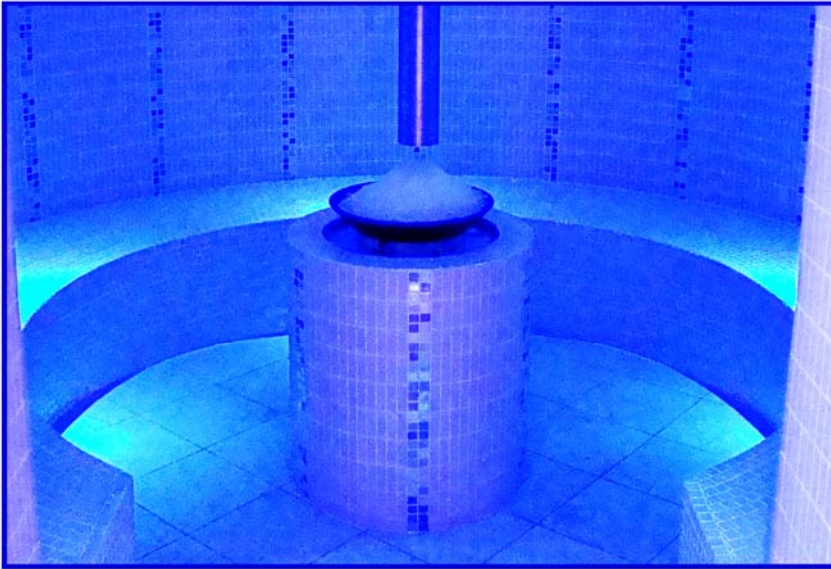

# Aachen Wellness.

Saunas - Steam Rooms - Wellness Suites - Hydrotherapy Pools

## The Ymir Ice Room. (Ymir - The Norse Frost Giant.).

- Aachen Wellness Ice Room designed for individual installation any shape or size.
- The Ymir Ice Room is designed with an authentic Igloo in mind.
- Blue and White colour changing fibre optics with crisp essences to heighten the senses.
- Constructed of 60mm closed cell foam backer board finished in synthetic cement with mesh reinforcement and tiled with a good range of tiles to chose from.
- The ice machine produces ice which is deposited into a glass bowl in the centre of the room.
- 990mm glass door.
- The crushed ice can be rubbed over the body stimulating the circulation.

- Bench seating around the walls.