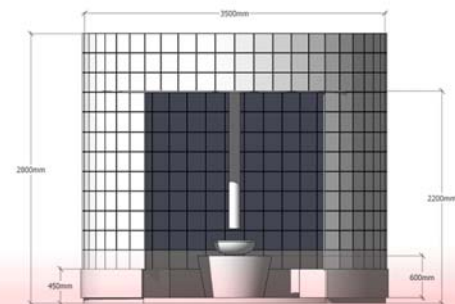

Aachen Wellness