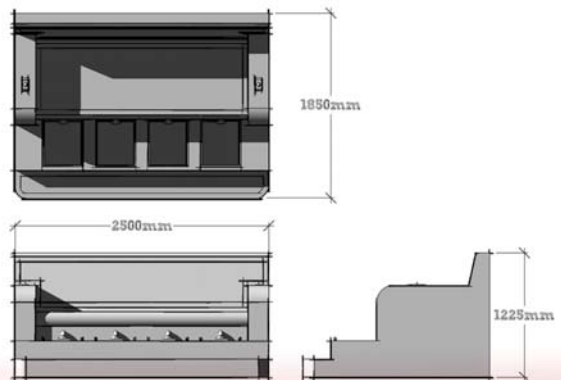

Other options available

The "Sinann Foot Spa" is fully automatic and can be operated by clients without any assistance from members of staff making it a must have item.