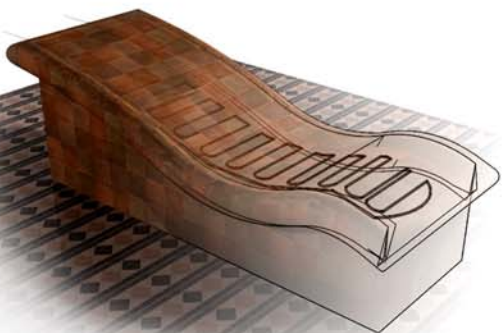

Aachen Wellness.

Saunas - Steam Rooms - Wellness Suites - Hydrotherapy Pools

The Matrona Tepidarium.

- Aachen Wellness Tepidariums are designed for individual installations and customers
- The Matrona is available for commercial and domestic installations
- The Tepidarium consists of a warm tiled room housing heated tiled loungers, ergonomically contoured for comfort.
- Bathed in subtly changing coloured lights and the gentle sound of water, herbal fragrances and melodious music allows you to drift away from the pressures of everyday life.
- 990mm Tinted Glass Door
- Soft LED Lighting

Cycling LED ambient lighting.

Extra Options:

- Starry Sky Fibre Optic Lighting
- Music System
- Barrel Ceiling
- TV

Water Heated Tiled Loungers

Example Layout

Aachen Wellness