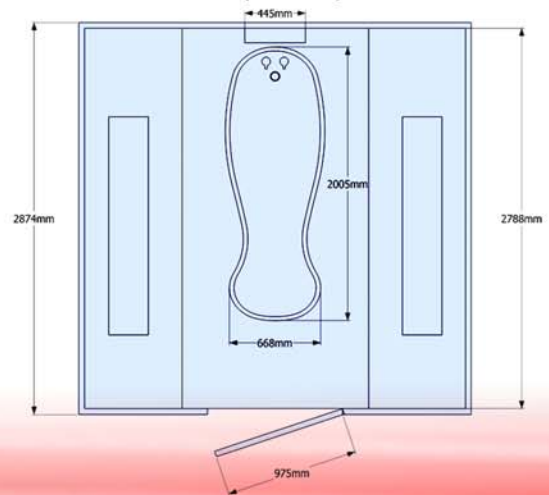

Example Layout