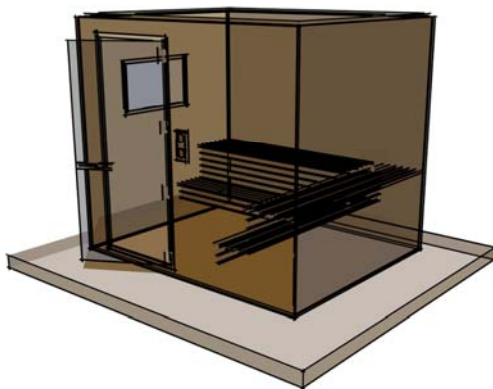

## The Isis Sauna.

*The Goddess of Nature*

- Aachen Wellness Saunas designed for individual installation
- The Isis is the Standard one for domestic or commercial use.
- Selected Kiln dried Spruce boarded interior
- Insulated (50mm rockwool) with 4mm mdf board exterior
- Benches in splinter free knott free Obeche
- Heavy duty bench frames with adjustable feet.
- Wall mounted ceramic lighting as standard

### Other options available

- Underbench heater
- Starry Sky LED lighting
- Glass door
- music system
- window in side wall