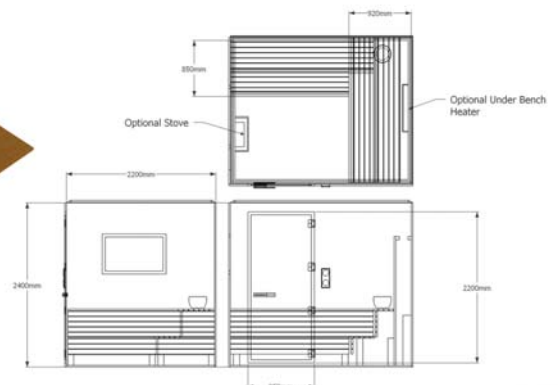

Aachen Wellness