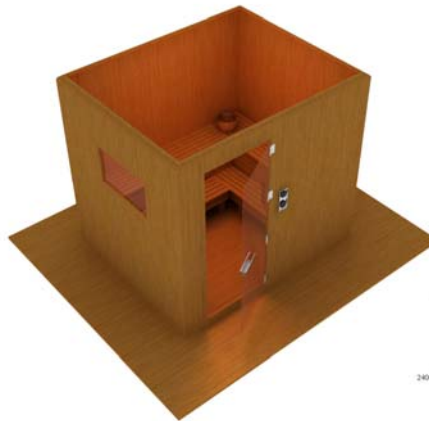

## The Isis Sauna.

*The Goddess of Nature*

- Aachen Wellness Saunas designed for individual installation
- The Isis is the Standard one for domestic or commercial use.
- Selected Kiln dried Spruce boarded interior
- Insulated (50mm rockwool) with 4mm mdf board exterior
- Benches in splinter free knott free Obeche
- Heavy duty bench frames with adjustable feet.
- Wall mounted ceramic lighting as standard

### Other options available

- Underbench heater
- Starry Sky LED lighting
- Glass door
- music system
- window in side wall