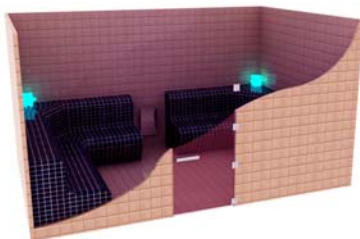

Aachen Wellness.

Saunas - Steam Rooms - Wellness Suites - Hydrotherapy Pools

The Freyja Steam Room.

Nordic goddess of Beauty

- Excellence by design for discerning client.
- The Freyja is the Superior Luxury Steam Room for superior commercial or domestic use.
- Constructed of 60mm closed cell foam backer board finished in synthetic cement with mesh reinforcement and tiled with a good range of tiles to choose from.
- The steam generator introduces essences to enhance the experience (range of essences available)
- Quadrant mosaic corner column features.
- The seats on the Freyja steam room are finished in mosaics and large tiles formed with backrest for comfort.
- 990mm glass door.
- Soft lighting LED lights in the coffered textured ceiling.
- Knipe wash down hoses for extra hygiene.

Other options available

- Illuminated crystal feature
- Starry sky fibre optic lighting
- Music system
- Barrel ceiling

nb - Steam generator to go in a plant room
1m x 1.2m

Aachen Wellness