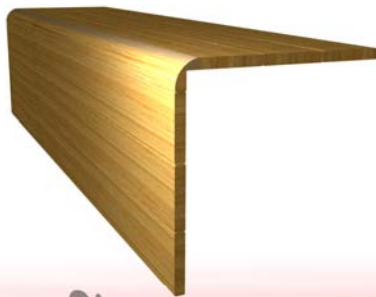

Aachen Wellness.

Saunas - Steam Rooms - Wellness Suites - Hydrotherapy Pools

The Astrild Sauna.

(Goddess of Love-Fire).

- Excellence by design for discerning client
- The Astrild is the Superior Luxury sauna
- Knott free Canadian Hemlock boarded interior.
- Insulated (50mm rockwool) with 9mm mdf board exterior
- **Extra roof insulation** using 100mm rockwool
- Benches in splinter free smooth Aspen with rounded Obeche fronts.
- Heavy duty bench frames with adjustable feet.
- Removable bottom bench front panel to floor.
- Glass door 990mm wide.
- Starry Sky LED lighting as standard.

Other options available

- music system
- window in side wall

Aachen Wellness