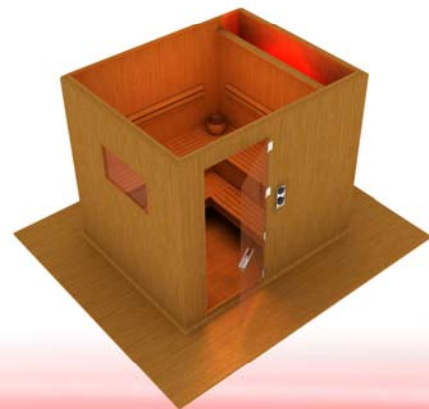

Aachen Wellness.

Saunas - Steam Rooms - Wellness Suites - Hydrotherapy Pools

The Astrild Sauna.

(Goddess of Love-Fire).

- Excellence by design for discerning client
- The Astrild is the Superior Luxury sauna
- Knott free Canadian Hemlock boarded interior.
- Insulated (50mm rockwool) with 9mm mdf board exterior
- **Extra roof insulation** using 100mm rockwool
- Benches in splinter free smooth Aspen with rounded Obeche fronts.
- Heavy duty bench frames with adjustable feet.
- Removable bottom bench front panel to floor.
- Glass door 990mm wide.
- Starry Sky LED lighting as standard.

Other options available

- music system
- window in side wall

Aachen Wellness