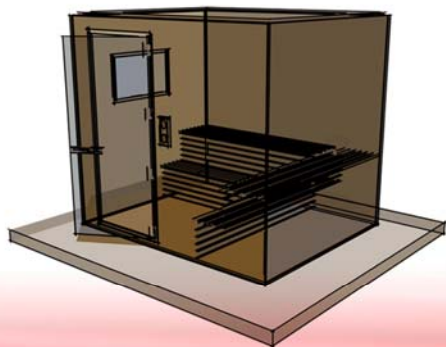

Aachen Wellness.

Saunas - Steam Rooms - Wellness Suites - Hydrotherapy Pools

The Astrild Sauna.

(Goddess of Love-Fire).

- Excellence by design for discerning client
- The Astrild is the Superior Luxury sauna
- Knott free Canadian Hemlock boarded interior.
- Insulated (50mm rockwool) with 9mm mdf board exterior
- **Extra roof insulation** using 100mm rockwool
- Benches in splinter free smooth Aspen with rounded Obeche fronts.
- Heavy duty bench frames with adjustable feet.
- Removable bottom bench front panel to floor.
- Glass door 990mm wide.
- Starry Sky LED lighting as standard.

Other options available

- music system
- window in side wall

Aachen Wellness