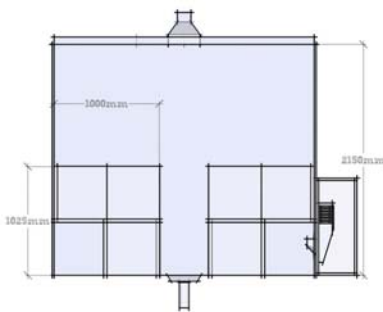

Aachen Wellness.

Saunas - Steam Rooms - Wellness Suites - Hydrotherapy Pools

The Alfar Steam Room.

Nordic mystical race.

- Aachen Wellness Steam Room designed for individual installation any shape or size.
- The Alfar is our Standard design for domestic or commercial use.
- The benefits of this type of bathing have been appreciated since ancient Greek and Roman times
- Constructed of 60mm closed cell foam backer board finished in synthetic cement with mesh reinforcement and tiled with a good range of tiles to chose from.
- The steam generator introduces essences to enhance the experience (range of essences available)
- The seats on the Alfar steam room are finished in a granite style tile with large format tiles above.
- 990mm glass door.
- Soft lighting LED lights in the textured ceiling.

Other options available

- Starry sky fibre optic lighting
- Music system
- Barrel ceiling

*nb - Steam generator to go in a plant room
1m x 1.2m*

Aachen Wellness