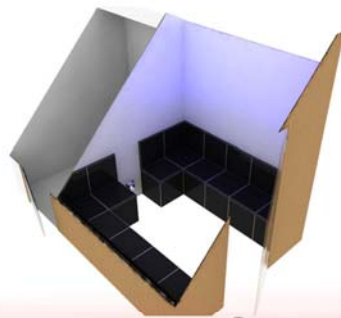

Aachen Wellness.

Saunas - Steam Rooms - Wellness Suites - Hydrotherapy Pools

The Alfar Steam Room.

Nordic mystical race.

- Aachen Wellness Steam Room designed for individual installation any shape or size.
- The Alfar is our Standard design for domestic or commercial use.
- The benefits of this type of bathing have been appreciated since ancient Greek and Roman times
- Constructed of 60mm closed cell foam backer board finished in synthetic cement with mesh reinforcement and tiled with a good range of tiles to chose from.
- The steam generator introduces essences to enhance the experience (range of essences available)
- The seats on the Alfar steam room are finished in a granite style tile with large format tiles above.
- 990mm glass door.
- Soft lighting LED lights in the textured ceiling.

Other options available

- Starry sky fibre optic lighting
- Music system
- Barrel ceiling

*nb - Steam generator to go in a plant room
1m x 1.2m*

Aachen Wellness